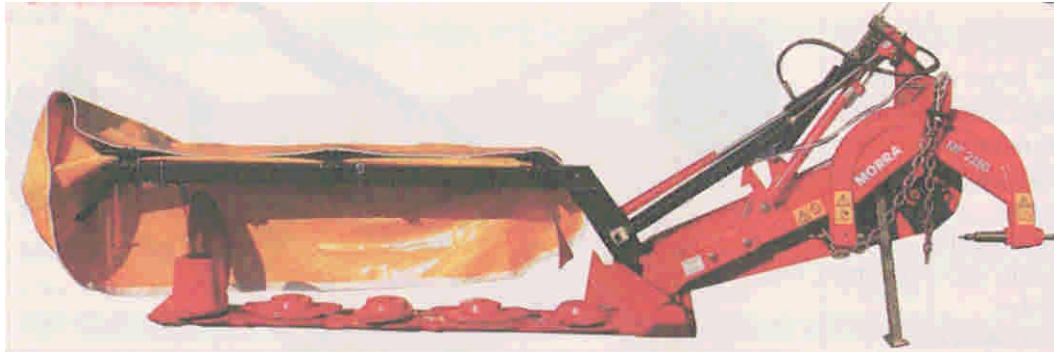

Ferrari Tractor CIE

"Appropriate Technology for Agriculture"

P.O. Box 1045
Gridley, CA 95948

(530) 846-6401
FAX (530) 846-0390
www.ferrari-tractors.com

Disc Mower for Small Tractors

The disc mower is ideal for making hay but also handles brambles better than syclebar mowers. Cuts clean, following ground contours and does not plug up. Each disc is mounted on its own ball bearing supported spindle and driven by adjacent spur gear, also ball bearing supported, giving smooth efficient power transfer. A (4) disc model cutting 63" swath, suitable for 30 HP, costs \$4,000 delivered. Other larger models up to 9 ft. cut are also available.