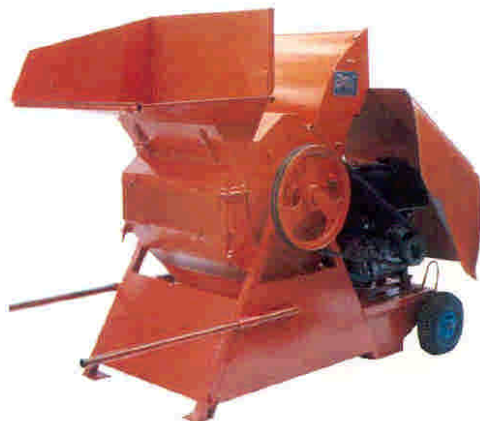

(530) 846-6401

Ferrari Tractor CIE

"Appropriate Technology for Agriculture"

FAX (530) 846-0390

Increase Profits by Adding Value

Whether you produce whole organic grains for artisan bakers or specialty bean varieties for gourmet cooks the key implement is a threshing machine. These niche markets generally require the grower to diversify the varieties grown while supporting relatively moderate production levels. A low cost sickle bar mower can handle the cutting phase but clean efficient threshing of grain and beans is not easily done by hand.

The solution is an Italian made portable threshing machine with a seed cleaner to process crops from wheat to beans. This unit is a simple design that has a integral threshing cylinder and cage type fan. By adjusting cylinder speed and clearances you can thresh hard to thresh crops like rice as well as easy threshing crops like wheat and barley and even more fragile crops like beans.

It can be ordered with a 8 HP diesel engine for \$11,000 delivered to your farm or it can be ordered without an engine and you can install a gasoline engine. Without an engine it sells for \$9,500 delivered. Both prices include a bean kit and seed cleaning attachment.

In the picture below you see unit without feed table straw chute and with 8 HP Honda engine Weighing 1,000 lbs. and with an output of 1,000 to 1,500 lbs. per hour this is a serious tool yet is easily transported in bed of a pickup. This is an ideal tool for a small coop or as a rental unit.